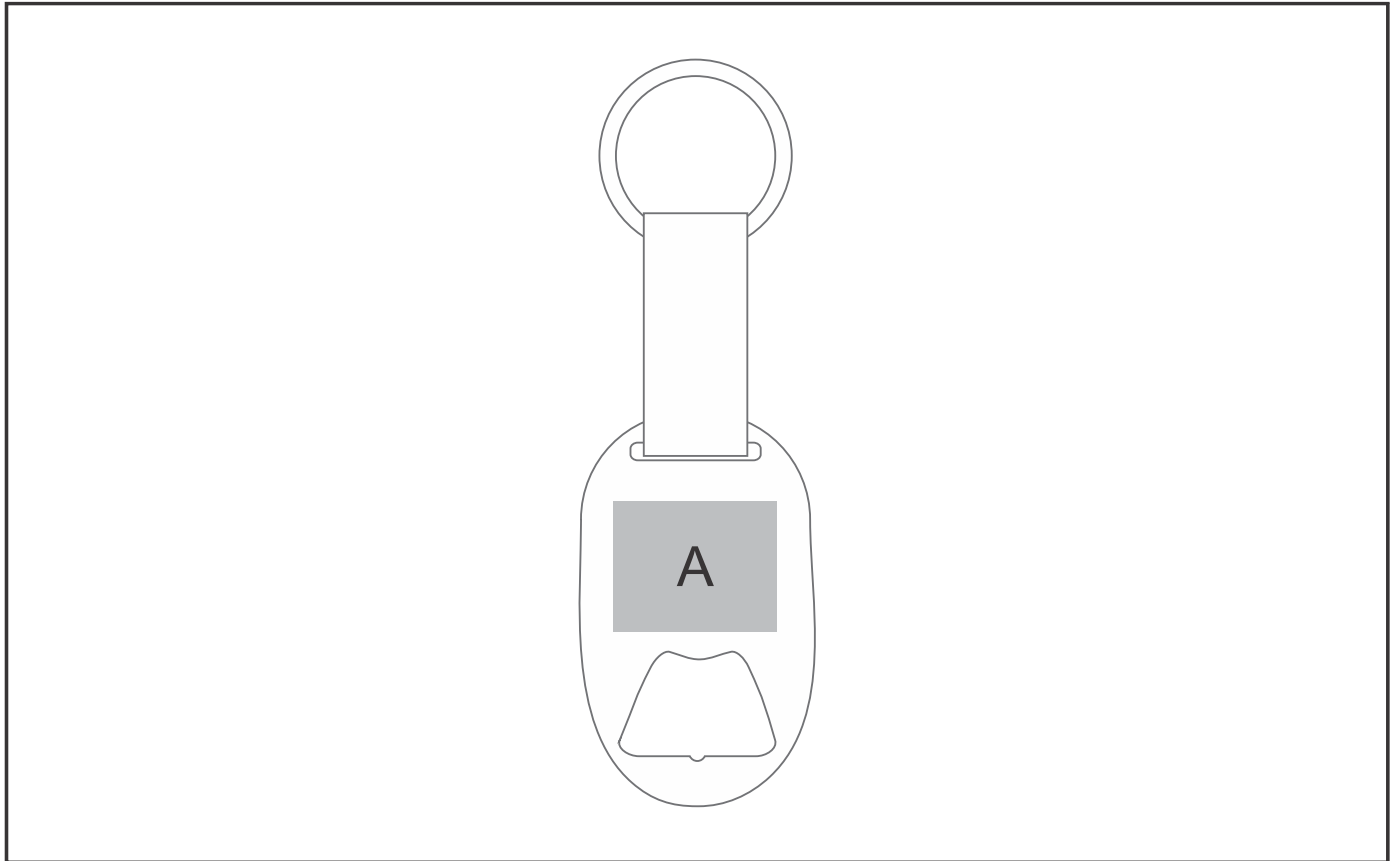

KH-7042

Bootlegger Bottle Opener Keyholder

Also available in

Check Logo24
guide and t's & c's

Need to know:

- Includes 1-Position Laser Engraving OR Includes 1-Colour, 1-Position Pad Print (setup fee applies)
- Laser Colour: White

Branding Options:

Position A

1. Laser Engraving (LA)
N/A
Size: 25mm wide x 20mm high
2. Pad Printing (PC)
4 Colours
Size: 25mm wide x 20mm high